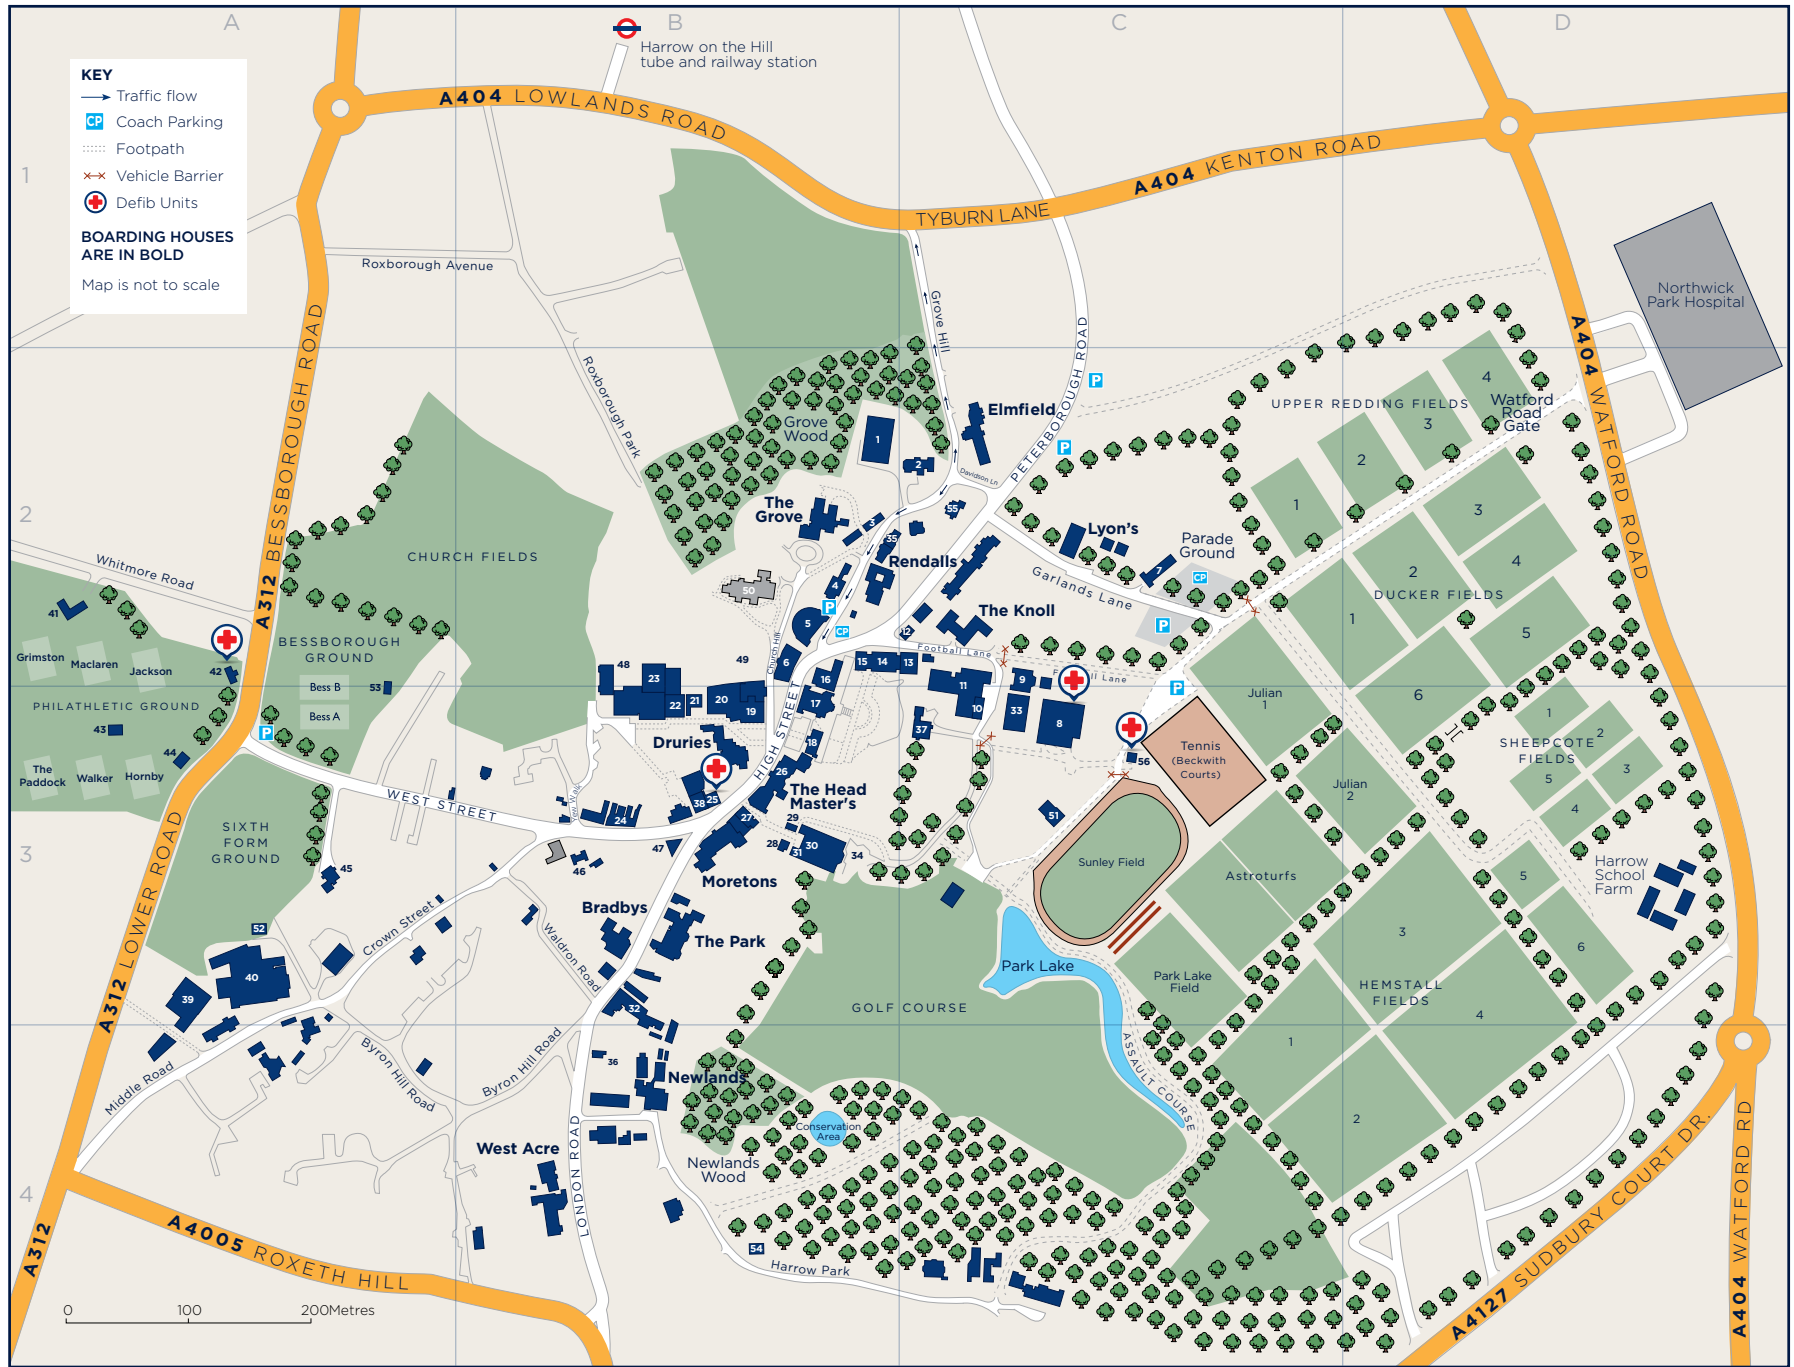

# HARROW SCHOOL

BUILDING	REF. NO.
1 High Street	B3 26
Admissions (Peel House)	C3 37
Alcock Pavilion	A2 41
Arboretum (Sculpture)	B2 9
Art Schools: Leaf Schools	B2 3
Art Schools: Pasmore Gallery	B2 4
Bessborough Pavilion	A3 53
Billings & Edmonds	B4 36
Biology Schools	C2 13
Blue Pavilion	C3 56
Boyer Webb Pavilion	C3 51
Bursary	B3 27
Butler Centre	C2 13
Buxton Pavilion	A3 43
Castle public house	B3 46
Chapel	B3 17
Chemistry Schools	B2 14
Churchill Schools	B2 1
Custos	B3 20
Kitchen delivery entrance	B3 34
Design Technology	B2 1
Domestic Bursar	B3 31
Economics & Business Studies Schools	B2 15
Estates Bursar	B3 29
Fencing Salle	B3 22
Field House	A3 45
Fives Courts	B2 23
Fourth Form Room	B3 19
Gayton	C2 55
Geography	B2 1
Grass nets	A3 44
Harrow Association	B3 28
Harrow Development Trust	B3 28
Harrow Rifle Corps: Armoury	C3 10
Harrow School Enterprises Ltd (HSEL)	B3 24
Harrow School Outfitters	B3 25
Hospitality suite	B2 35
ICT	B2 1
Indoor cricket nets	A3 40
John Lyon School	A3 39
Mathematics Schools	C2 11
Medical Centre	B3 25
Modern Languages Schools	C3 33
Music Schools	C2 9
New Schools	B2 16
Old Armoury	B3 19
Old Etonian Hotel	B3 47
Old Harrovian Room	B2 6
Old Schools	B3 19
Old Speech Room Gallery	B3 19
Photographic Studio	B2 15
Physics Schools	C2 11
Rackets and Squash Courts	B3 22
Reception (5 High Street)	B3 27
Richardson Pavilion	A2 42
Rifle Range	C2 7
Ryan Theatre	B2 48
Sculpture Studio	B3 21

Secretariat (Peel House)	C3 37	Sixth Form Pavilion	A3 52	St Mary's Church	B2 50	The Hill Shop	B3 38	War Memorial Building	B2 6
Shepherd Churchill Dining Hall & Room	B3 30	Speech Room	B2 5	Swimming pool	C3 8	The Museum of Harrow Life	C2 12	Works Department	B3 32
		Sports Centre	C3 8	The Copse	C2 2	Vaughan Library	B3 18	Works Yard	B4 54